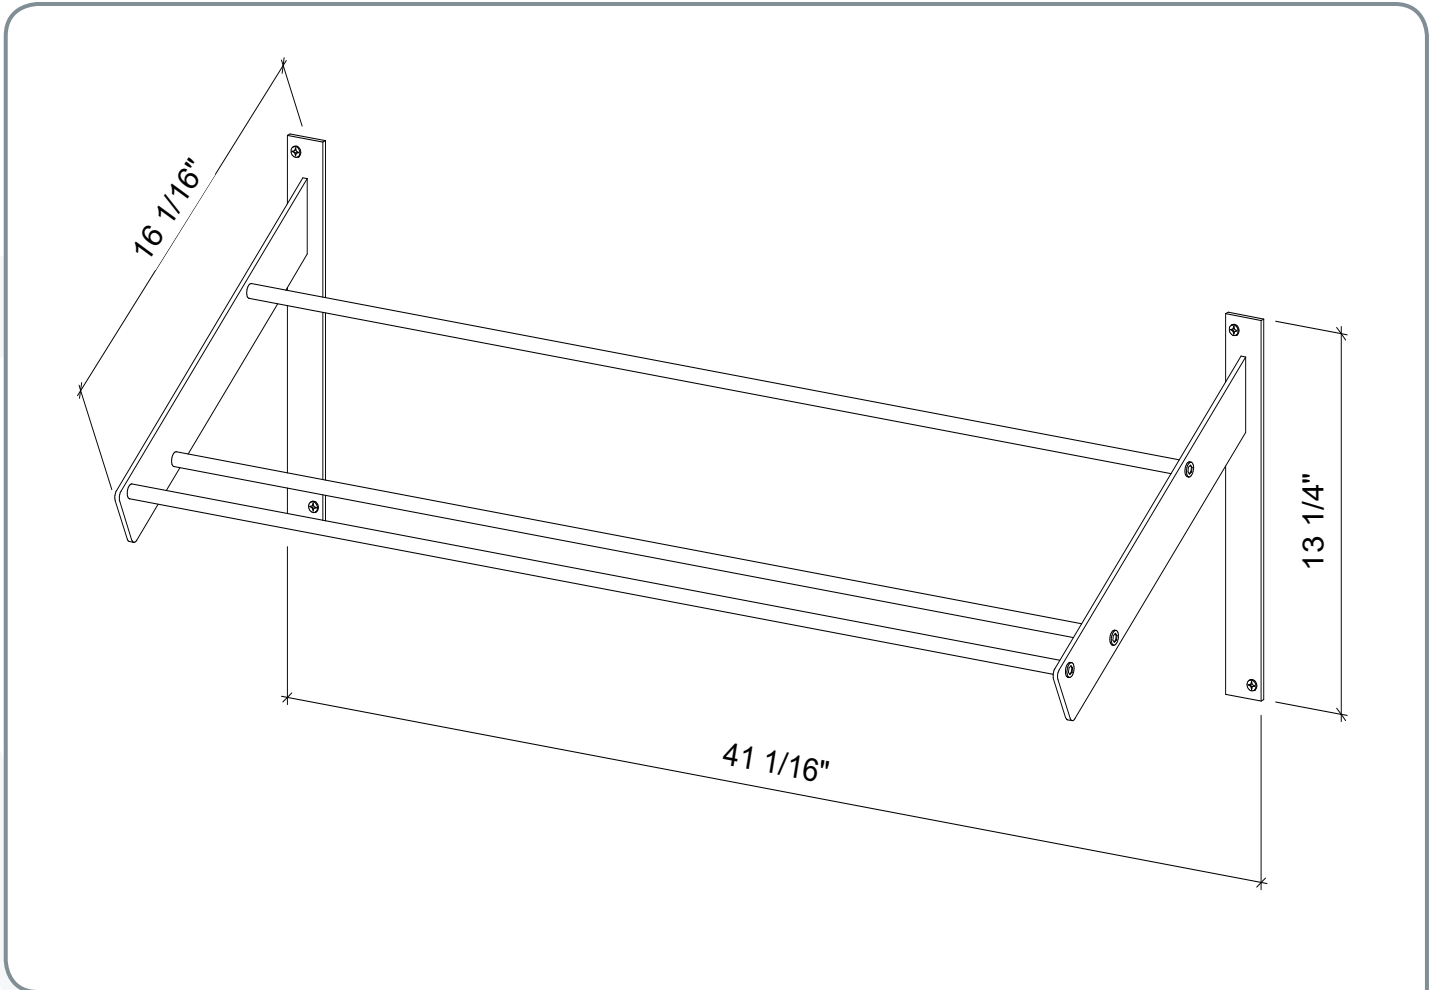

# Evolution Wine Wall Presentation Row

Spec Sheet for (WW-PR)

**VINTAGEVIEW®**  
MOVING WINE STORAGE FORWARD

10645 E 47th Ave, Denver, CO 80239 | phone: 866.650.1500 | fax: 866.650.1501 | [VintageView.com](http://VintageView.com)