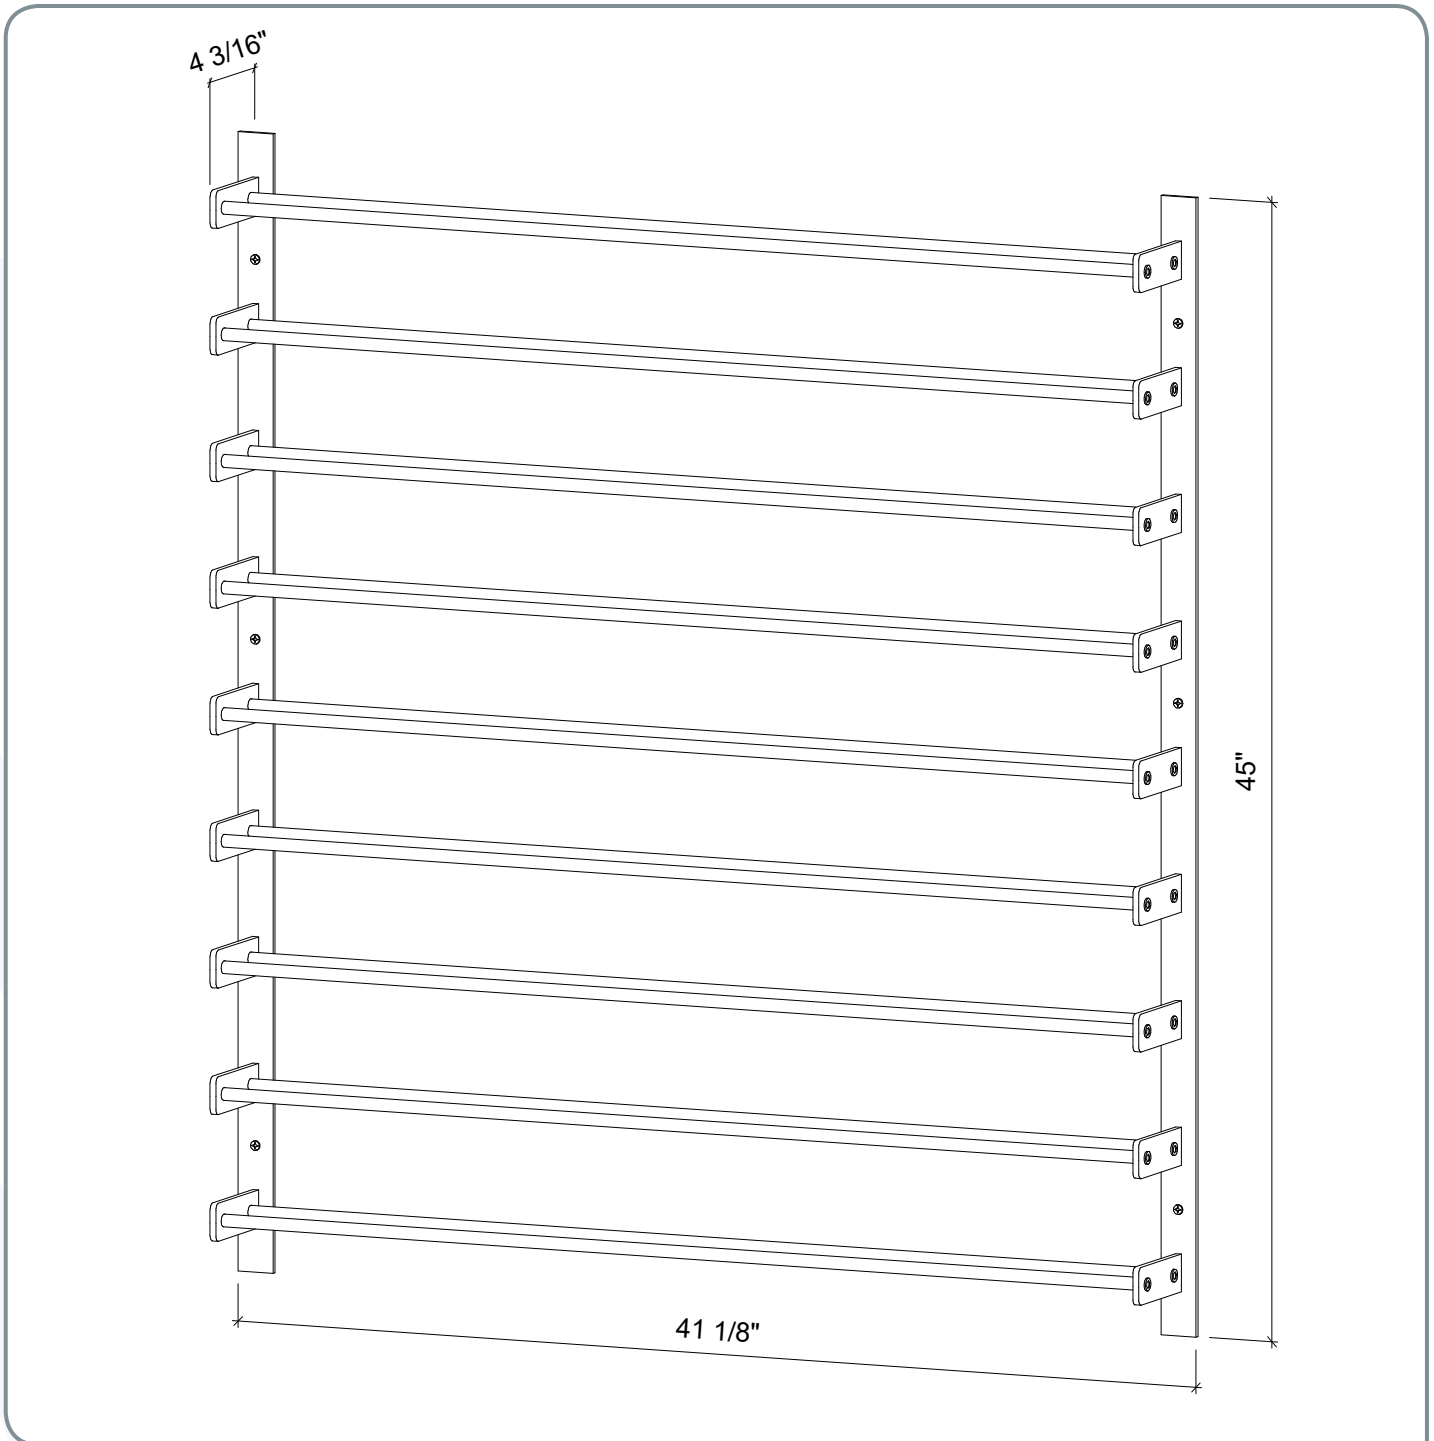

Evolution Wine Wall 45"

Spec Sheet for (ES-WW-45-1)

VINTAGEVIEW®
MOVING WINE STORAGE FORWARD

10645 E 47th Ave, Denver, CO 80239 | phone: 866.650.1500 | fax: 866.650.1501 | VintageView.com

For product warranty information, please visit vintageview.com/warranty