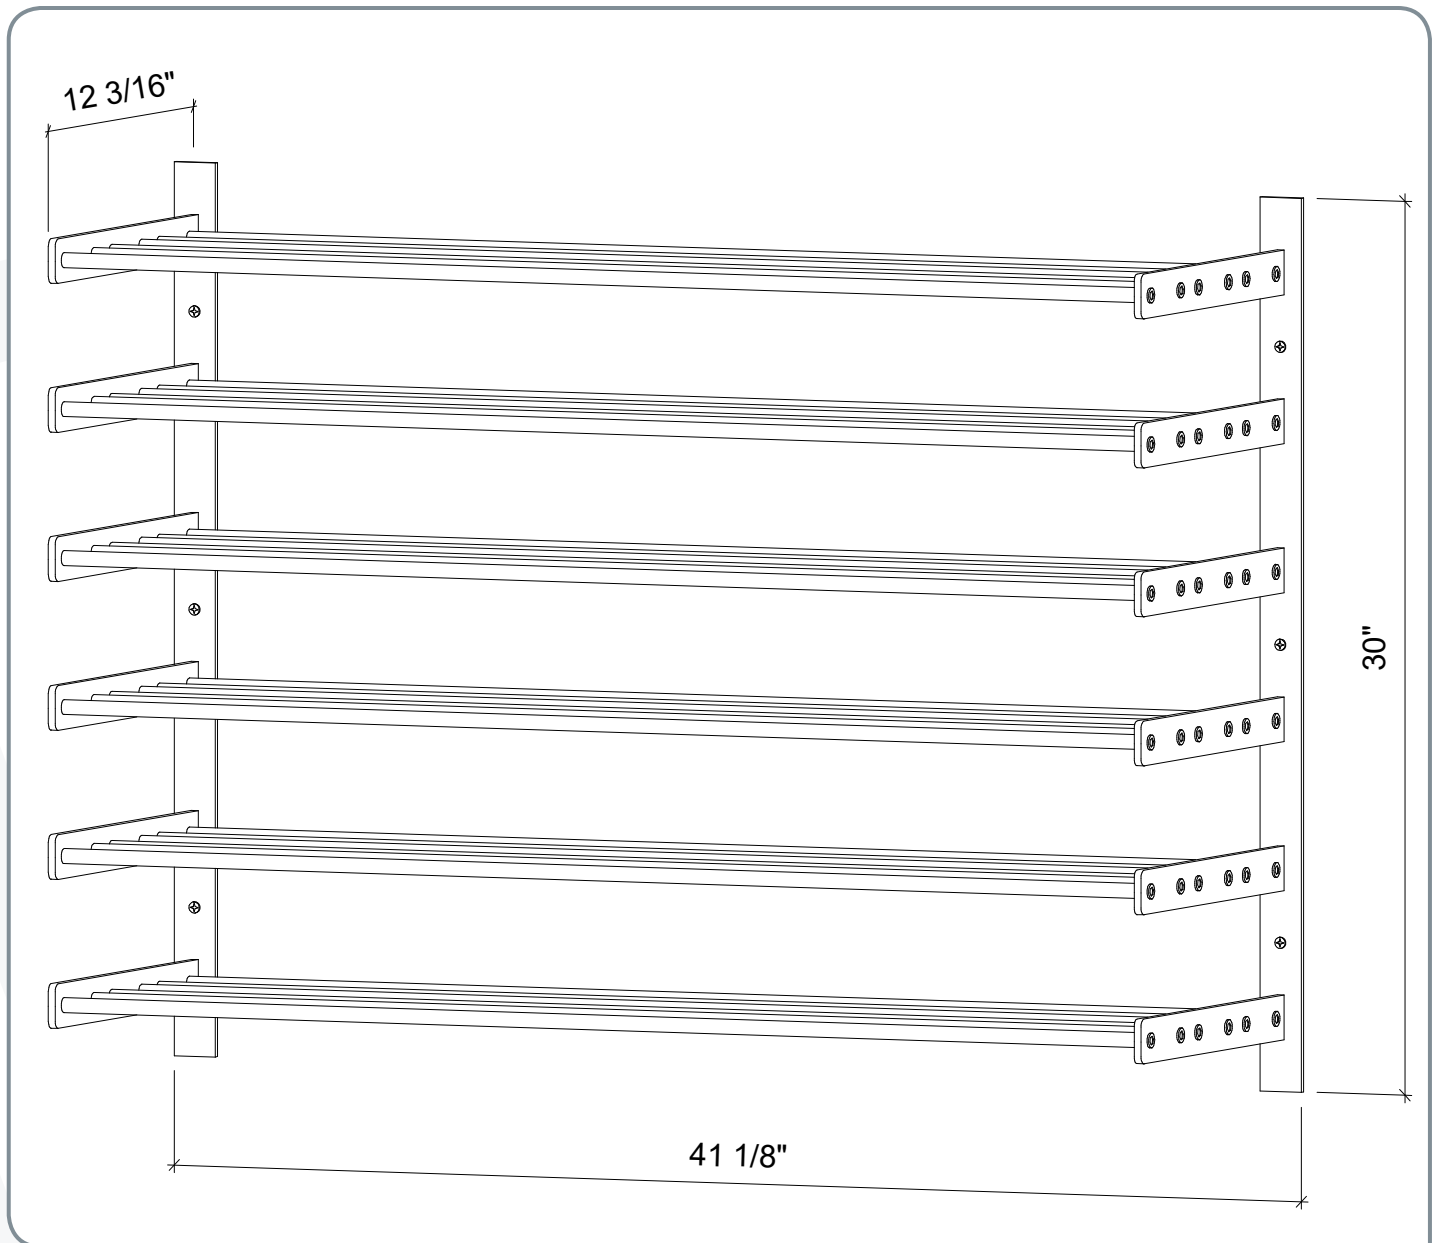

Evolution Wine Wall 30"

Spec Sheet for (WW-303)

VINTAGEVIEW®
MOVING WINE STORAGE FORWARD

10645 E 47th Ave, Denver, CO 80239 | phone: 866.650.1500 | fax: 866.650.1501 | VintageView.com

For product warranty information, please visit vintageview.com/warranty