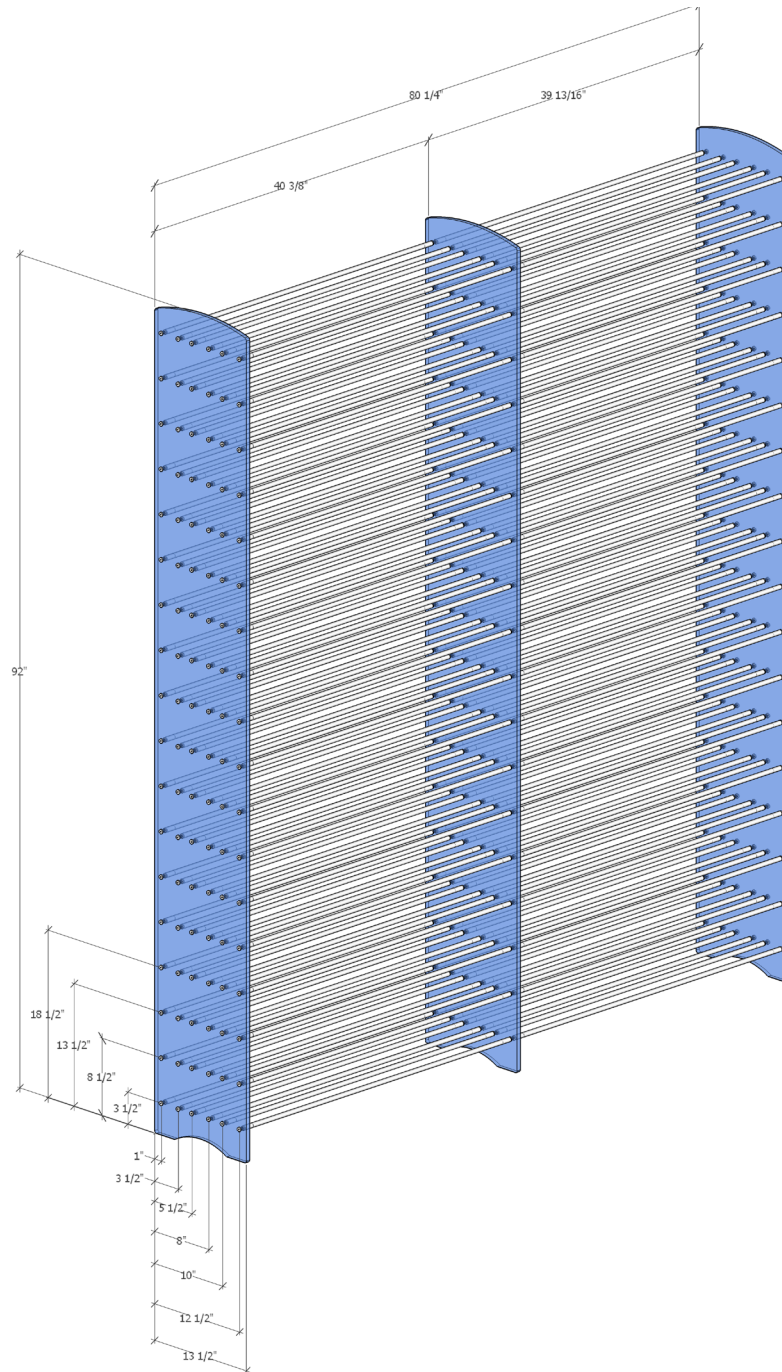

Evolution Series Wine Tower 8 with Extension

Spec Sheet for E1-8 + E1-8X 24-bottle configuration

VINTAGEVIEW®
MOVING WINE STORAGE FORWARD

10645 E 47th Ave, Denver, CO 80239 | phone: 866.650.1500 | fax: 866.650.1501 | VintageView.com