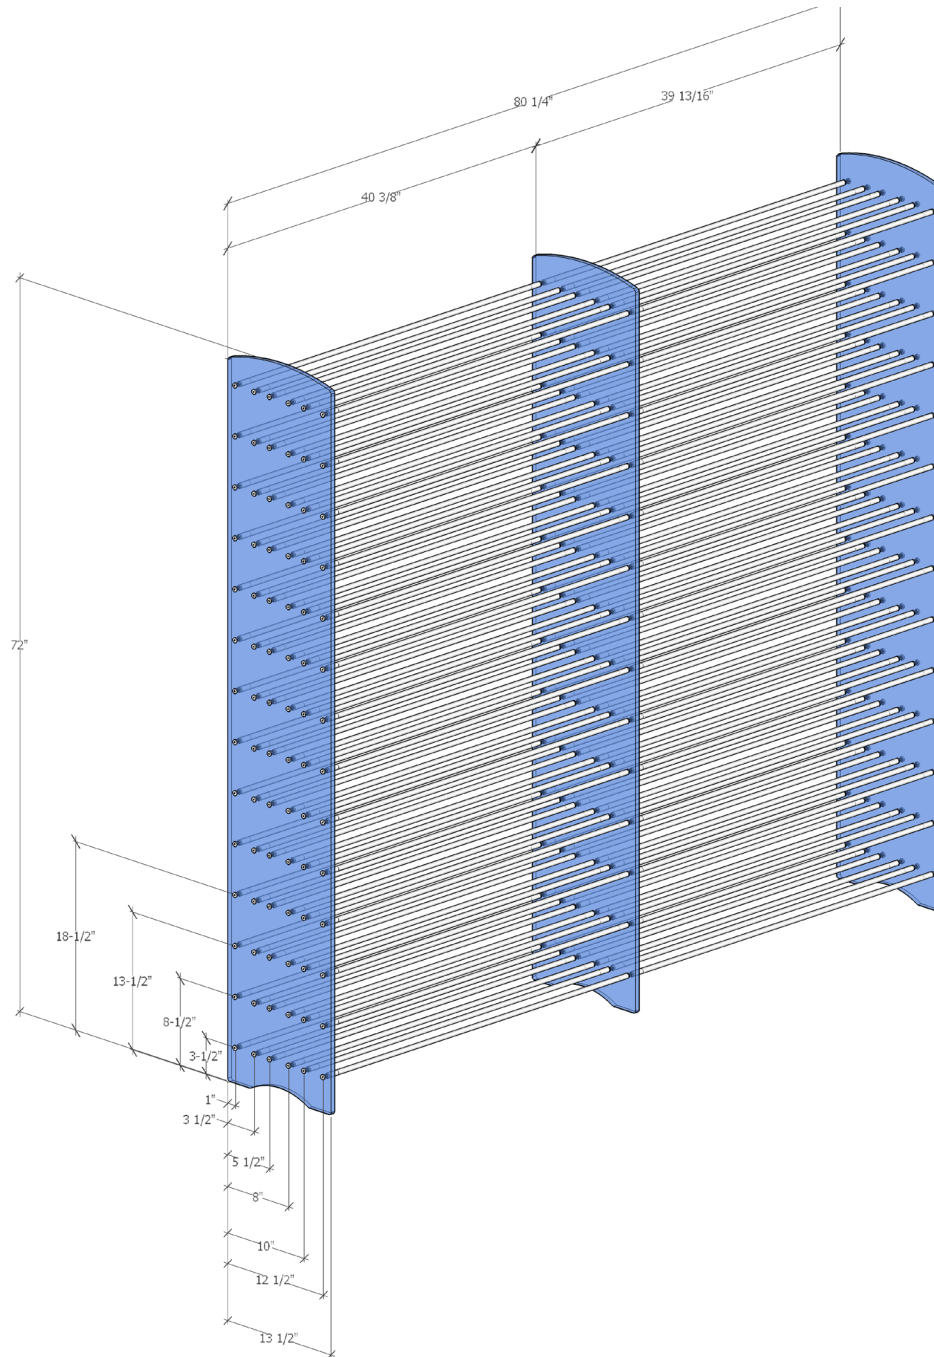

Evolution Series Wine Tower 6 with Extension

Spec Sheet for E1-6 + E1-6X 252-bottle configuration

VINTAGEVIEW®
MOVING WINE STORAGE FORWARD

10645 E 47th Ave, Denver, CO 80239 | phone: 866.650.1500 | fax: 866.650.1501 | VintageView.com