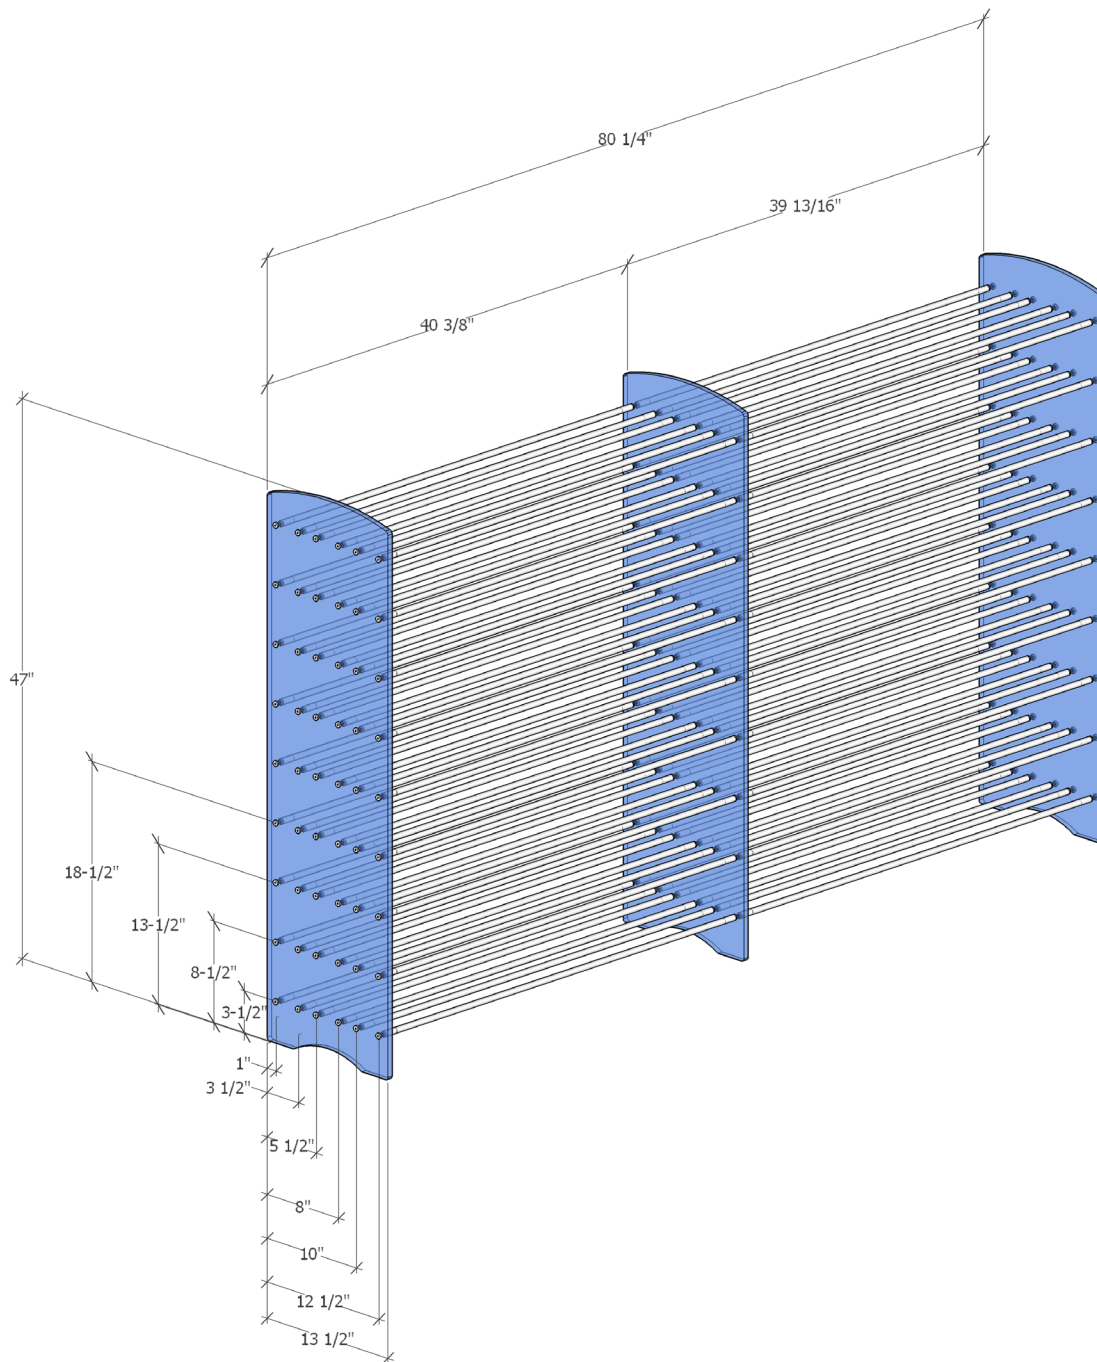

# Evolution Series Wine Tower 4 with Extension

Spec Sheet for E1-4 + E1-4X 162-bottle configuration

**VINTAGEVIEW®**  
MOVING WINE STORAGE FORWARD

10645 E 47th Ave, Denver, CO 80239 | phone: 866.650.1500 | fax: 866.650.1501 | [VintageView.com](http://VintageView.com)