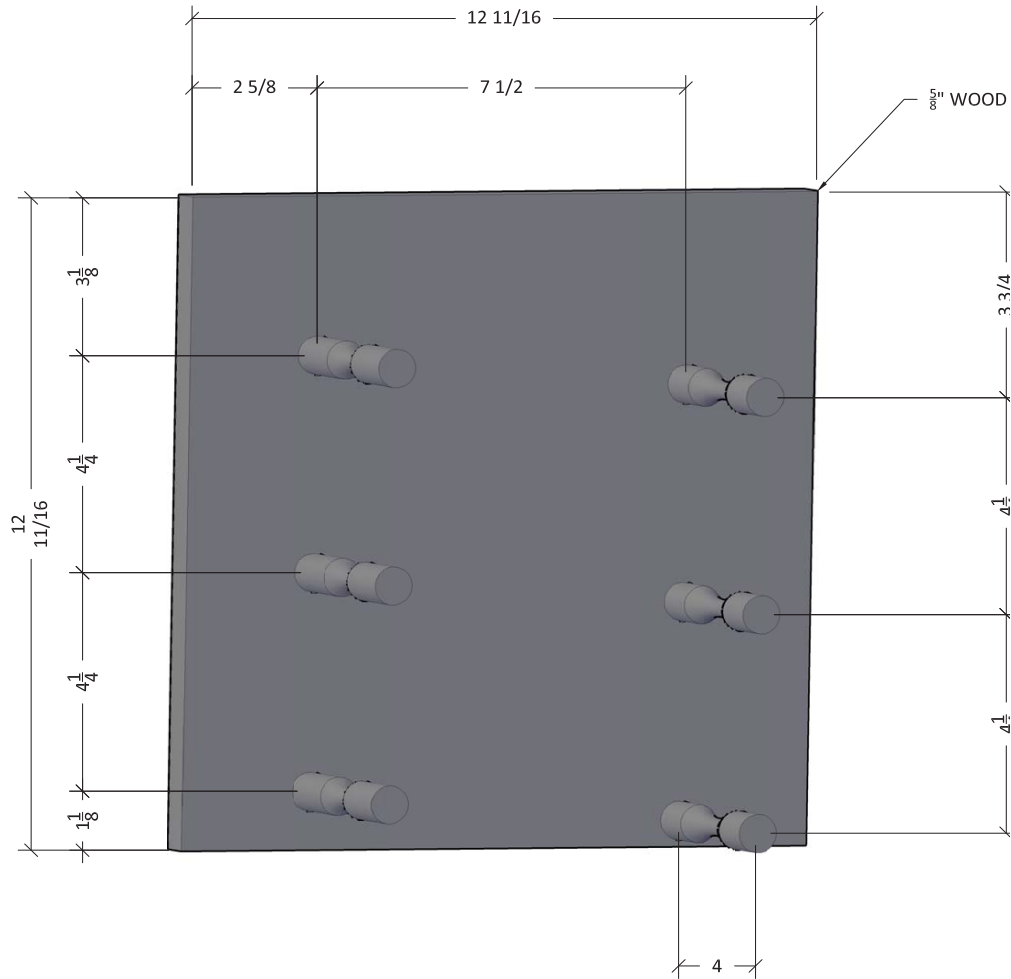

Grain + Rod

GNR-VP Spec Sheet (single bottle depth, 3-bottle capacity)

VINTAGEVIEW®
MOVING WINE STORAGE FORWARD

10645 E 47th Ave, Denver, CO 80239 | phone: 866.650.1500 | fax: 866.650.1501 | VintageView.com