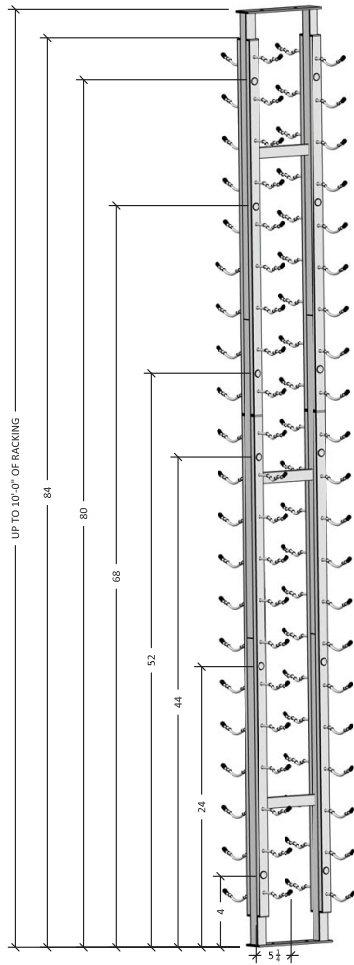

Floating Wine Wall - Two Sided

Spec Sheets for FCF-KIT-711, FCF-KIT-712, FCF-KIT-713

Floating Wine Wall Two-Sided kits hold 42, 63, or 84 bottles dependent on bottle depth.

42 Bottles, Single/Single

63 Bottles, Single/Double

84 Bottles, Single/Triple

Note: Each kit contains four wine racks (WS4s and WS3s), plus an FCF mount that can be cut to fit your ceiling height.

VINTAGEVIEW®
MOVING WINE STORAGE FORWARD

10645 E 47th Ave, Denver, CO 80239 | phone: 866.650.1500 | fax: 866.650.1501 | VintageView.com