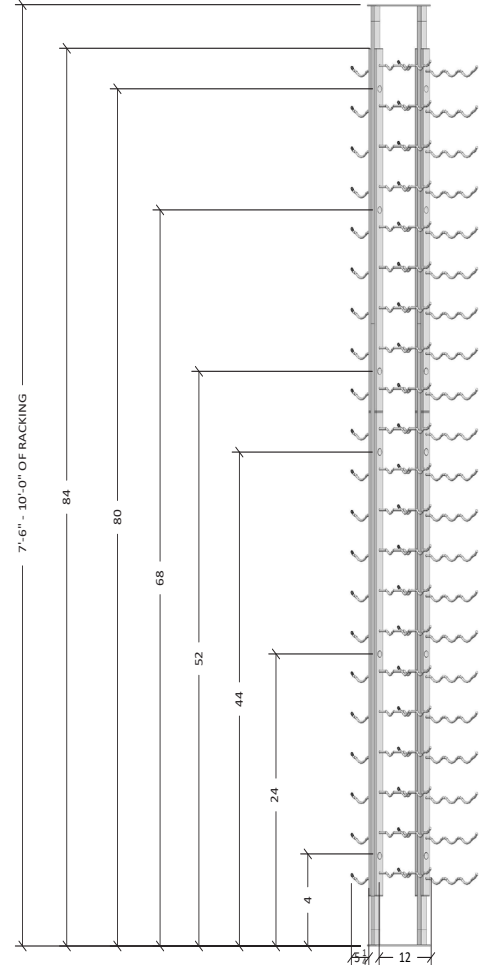

Floating Wine Wall - Two Sided

Spec Sheets for FCF-KIT-711, FCF-KIT-712, FCF-KIT-713

Floating Wine Wall Two-Sided kits hold 42, 63, or 84 bottles dependent on bottle depth.

42 Bottles, Single/Single

63 Bottles, Single/Double

84 Bottles, Single/Triple

Note: Each kit contains four wine racks (WS4s and WS3s), plus an FCF mount that can be cut to fit your ceiling height.

VINTAGEVIEW®
MOVING WINE STORAGE FORWARD

10645 E 47th Ave, Denver, CO 80239 | phone: 866.650.1500 | fax: 866.650.1501 | VintageView.com