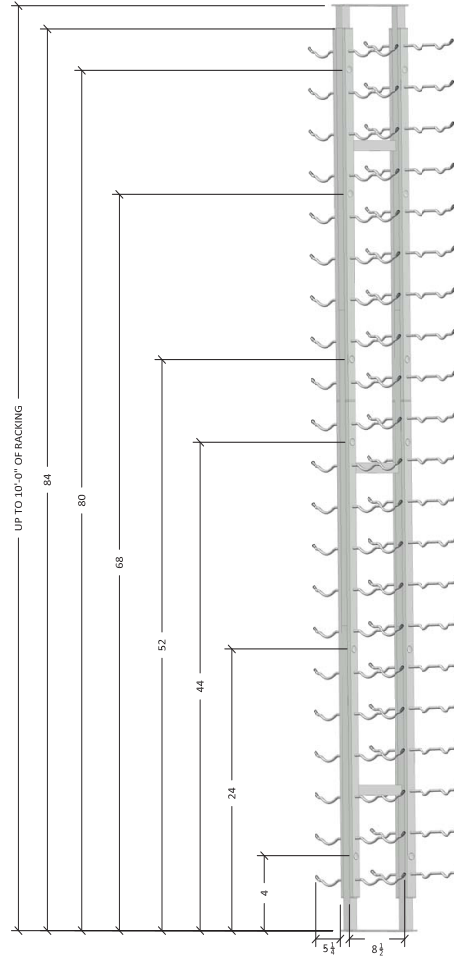

Floating Wine Wall - Two Sided

Spec Sheets for FCF-KIT-711, FCF-KIT-712, FCF-KIT-713

Floating Wine Wall Two-Sided kits hold 42, 63, or 84 bottles dependent on bottle depth.

42 Bottles, Single/Single

63 Bottles, Single/Double

84 Bottles, Single/Triple

Note: Each kit contains four wine racks (WS4s and WS3s), plus an FCF mount that can be cut to fit your ceiling height.

VINTAGEVIEW®
MOVING WINE STORAGE FORWARD

10645 E 47th Ave, Denver, CO 80239 | phone: 866.650.1500 | fax: 866.650.1501 | VintageView.com