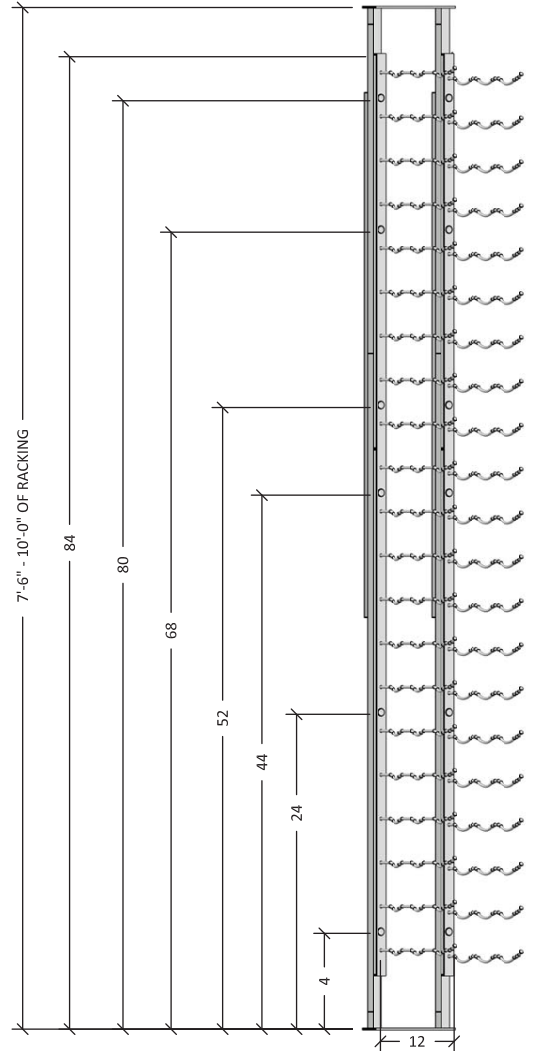

Floating Wine Wall - One Sided

Spec Sheets for FCF-KIT-710, FCF-KIT-720, FCF-KIT-730

The Floating Wine Wall One Sided kits hold 21, 42, or 63 bottles dependent on bottle depth.

21 Bottles, Single

42 Bottles, Double

63 Bottles, Triple

Note: Each kit contains two wine racks (WS4 and WS3), plus an FCF mount that can be cut to fit your ceiling height, and an FCF Backer Bar.

VINTAGEVIEW®
MOVING WINE STORAGE FORWARD

10645 E 47th Ave, Denver, CO 80239 | phone: 866.650.1500 | fax: 866.650.1501 | VintageView.com