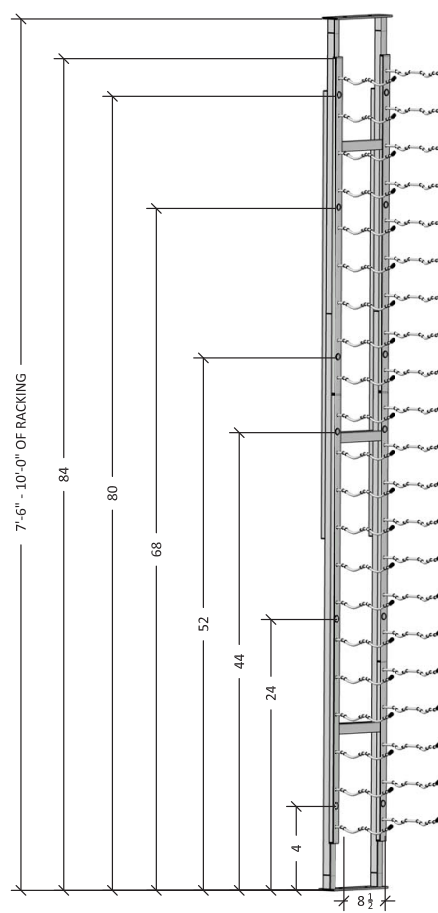

Floating Wine Wall - One Sided

Spec Sheets for FCF-KIT-710, FCF-KIT-720, FCF-KIT-730

The Floating Wine Wall One Sided kits hold 21, 42, or 63 bottles dependent on bottle depth.

21 Bottles, Single

42 Bottles, Double

63 Bottles, Triple

Note: Each kit contains two wine racks (WS4 and WS3), plus an FCF mount that can be cut to fit your ceiling height, and an FCF Backer Bar.

VINTAGEVIEW®
MOVING WINE STORAGE FORWARD

10645 E 47th Ave, Denver, CO 80239 | phone: 866.650.1500 | fax: 866.650.1501 | VintageView.com