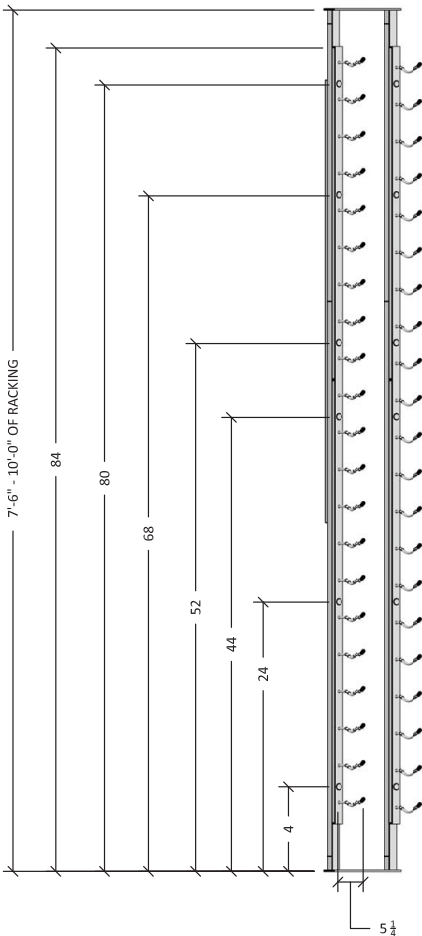

Floating Wine Wall - One Sided

Spec Sheets for FCF-KIT-710, FCF-KIT-720, FCF-KIT-730

The Floating Wine Wall One Sided kits hold 21, 42, or 63 bottles dependent on bottle depth.

21 Bottles, Single

42 Bottles, Double

63 Bottles, Triple

Note: Each kit contains two wine racks (WS4 and WS3), plus an FCF mount that can be cut to fit your ceiling height, and an FCF Backer Bar.

VINTAGEVIEW®
MOVING WINE STORAGE FORWARD

10645 E 47th Ave, Denver, CO 80239 | phone: 866.650.1500 | fax: 866.650.1501 | VintageView.com