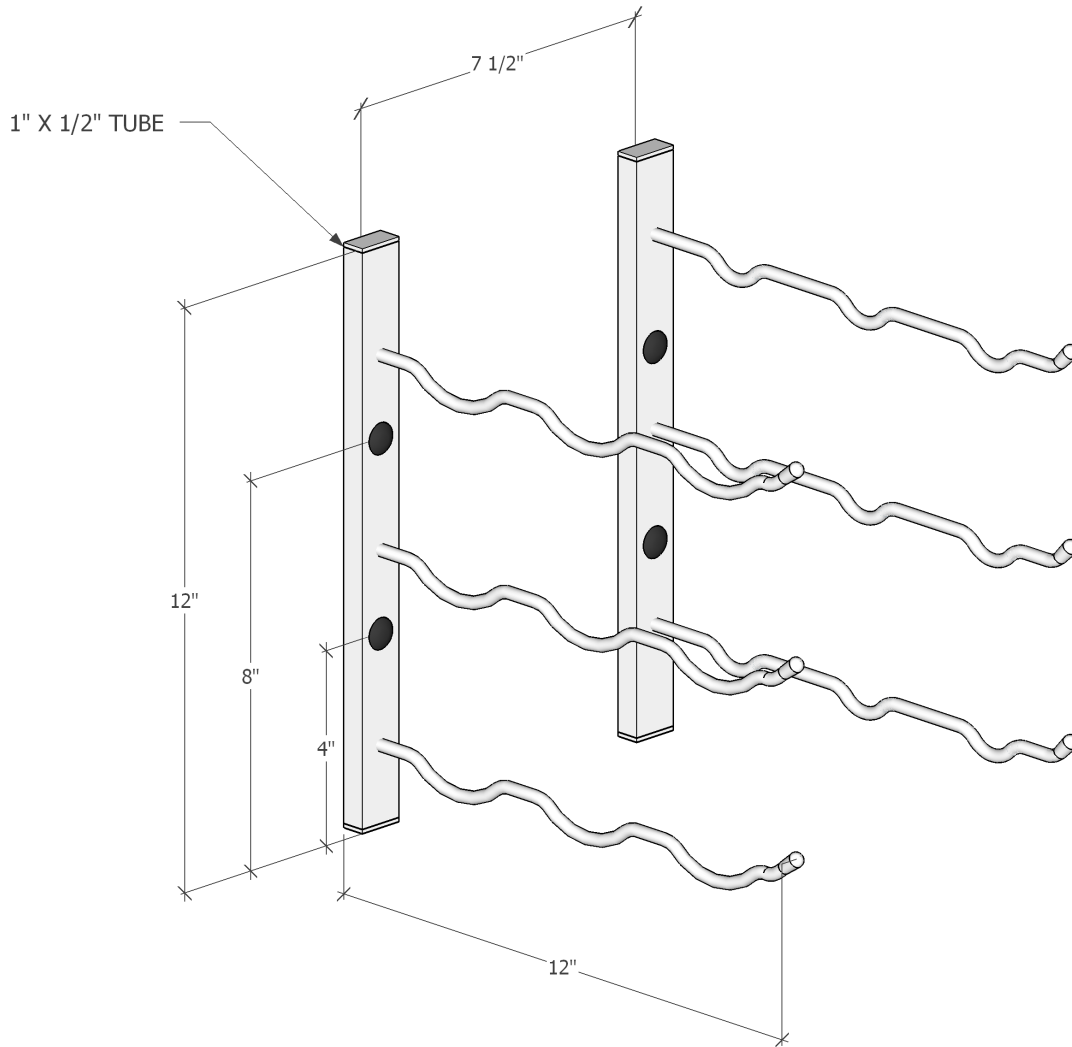

# Wall Series 13

(WS-13) Spec Sheet

The Wall Series 13 holds 9 standard wine bottles in triple-bottle depth configuration.

**VINTAGEVIEW®**  
MOVING WINE STORAGE FORWARD

10645 E 47th Ave, Denver, CO 80239 | phone: 866.650.1500 | fax: 866.650.1501 | [VintageView.com](http://VintageView.com)