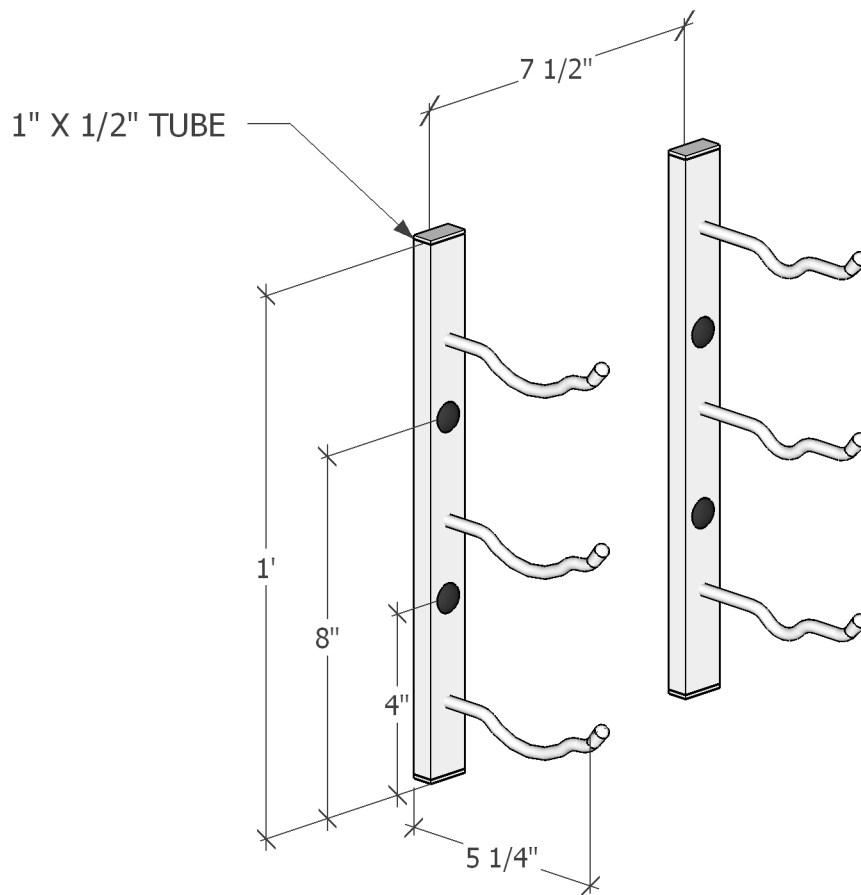

# Wall Series 11

(WS-11) Spec Sheet

The Wall Series 11 holds 3 standard wine bottles.

VINTAGEVIEW®  
MOVING WINE STORAGE FORWARD

10645 E 47th Ave, Denver, CO 80239 | phone: 866.650.1500 | fax: 866.650.1501 | [VintageView.com](http://VintageView.com)