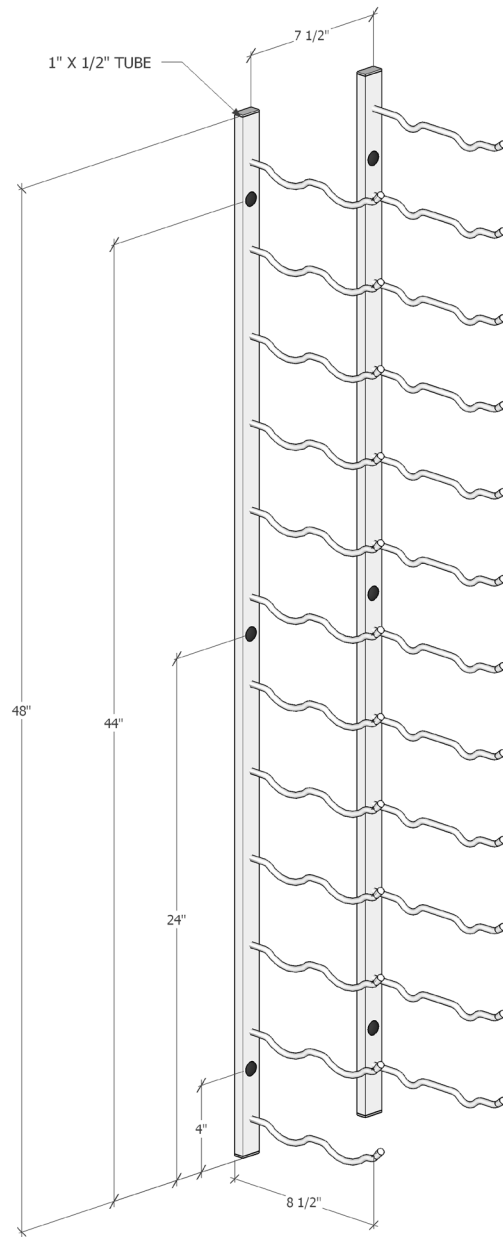

Wall Series 42

(WS-42) Spec Sheet

The Wall Series 42 holds 24 standard wine bottles.

VINTAGEVIEW®
MOVING WINE STORAGE FORWARD

10645 E 47th Ave, Denver, CO 80239 | phone: 866.650.1500 | fax: 866.650.1501 | VintageView.com