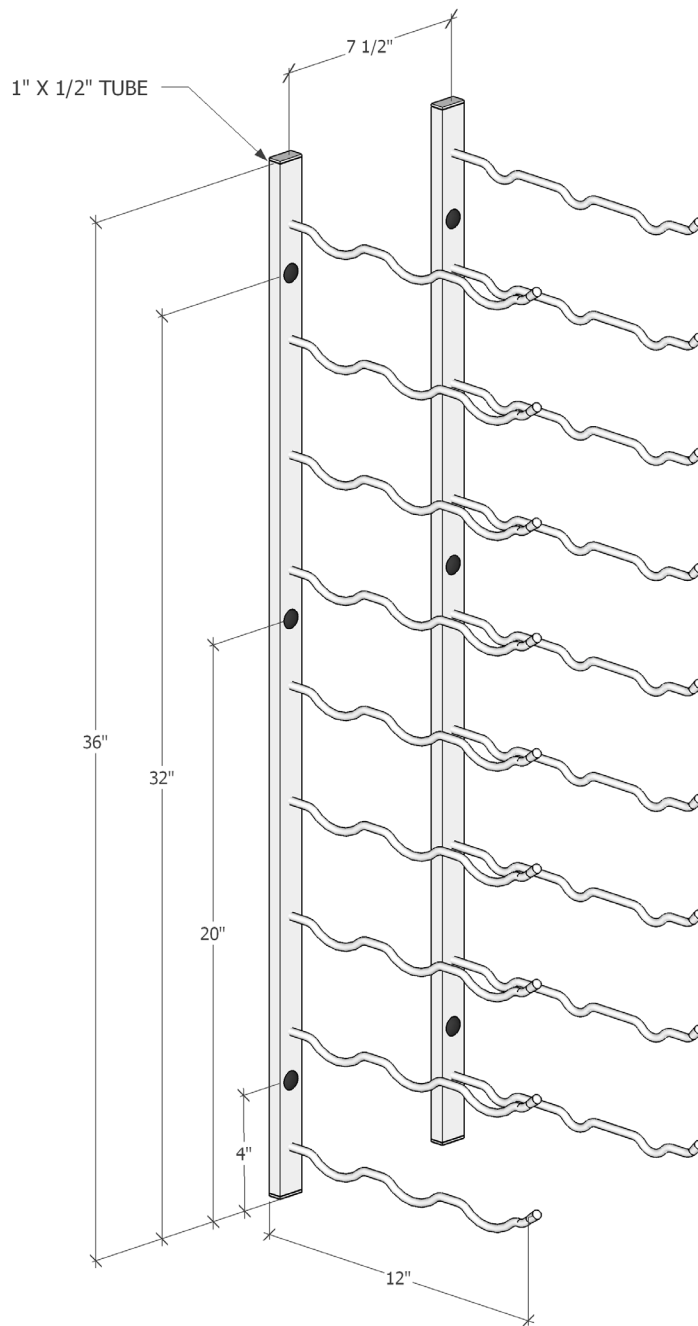

Wall Series 3 foot 3 bottle deep

Spec Sheet for (WS33)

VintageView recommends 13 inches overall width allowance for most wine bottles.

VINTAGEVIEW®
MOVING WINE STORAGE FORWARD

10645 E 47th Ave, Denver, CO 80239 | phone: 866.650.1500 | fax: 866.650.1501 | VintageView.com