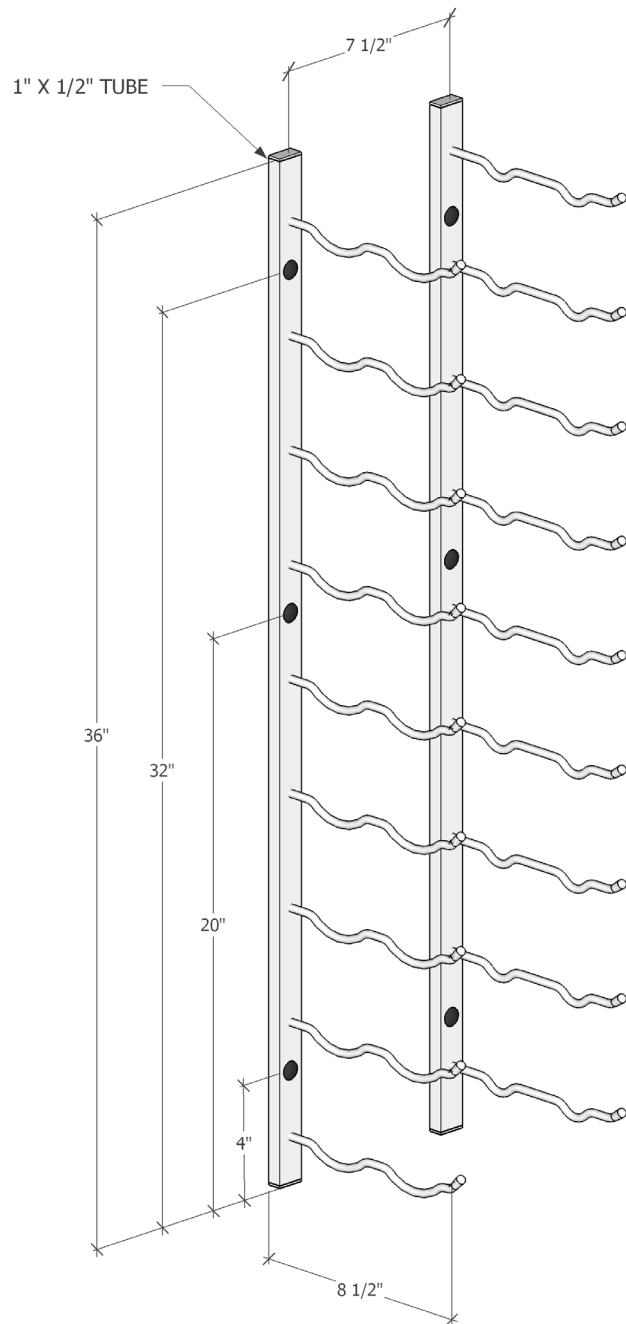

# Wall Series 3 foot 2 bottle deep

Spec Sheet for (WS32)

VintageView recommends 13 inches overall width allowance for most wine bottles.

**VINTAGEVIEW®**  
MOVING WINE STORAGE FORWARD

10645 E 47th Ave, Denver, CO 80239 | phone: 866.650.1500 | fax: 866.650.1501 | [VintageView.com](http://VintageView.com)