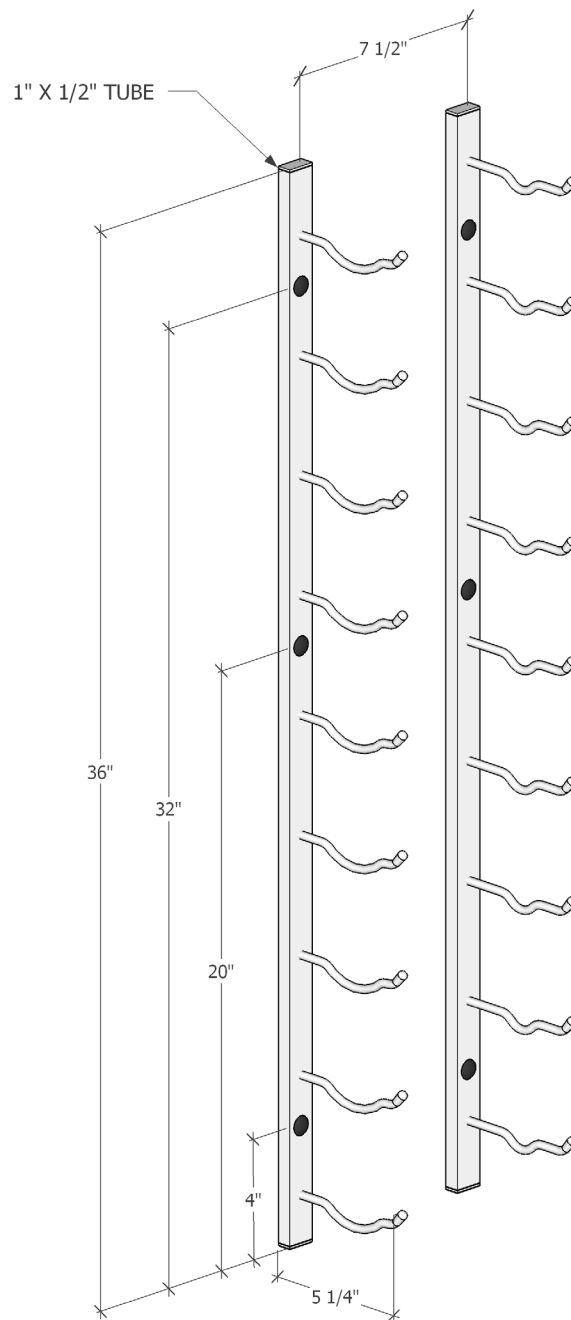

# Wall Series 3 foot 1 bottle deep

Spec Sheet for (WS31)

VintageView recommends 13 inches overall width allowance for most wine bottles.

**VINTAGEVIEW®**  
MOVING WINE STORAGE FORWARD

10645 E 47th Ave, Denver, CO 80239 | phone: 866.650.1500 | fax: 866.650.1501 | [VintageView.com](http://VintageView.com)