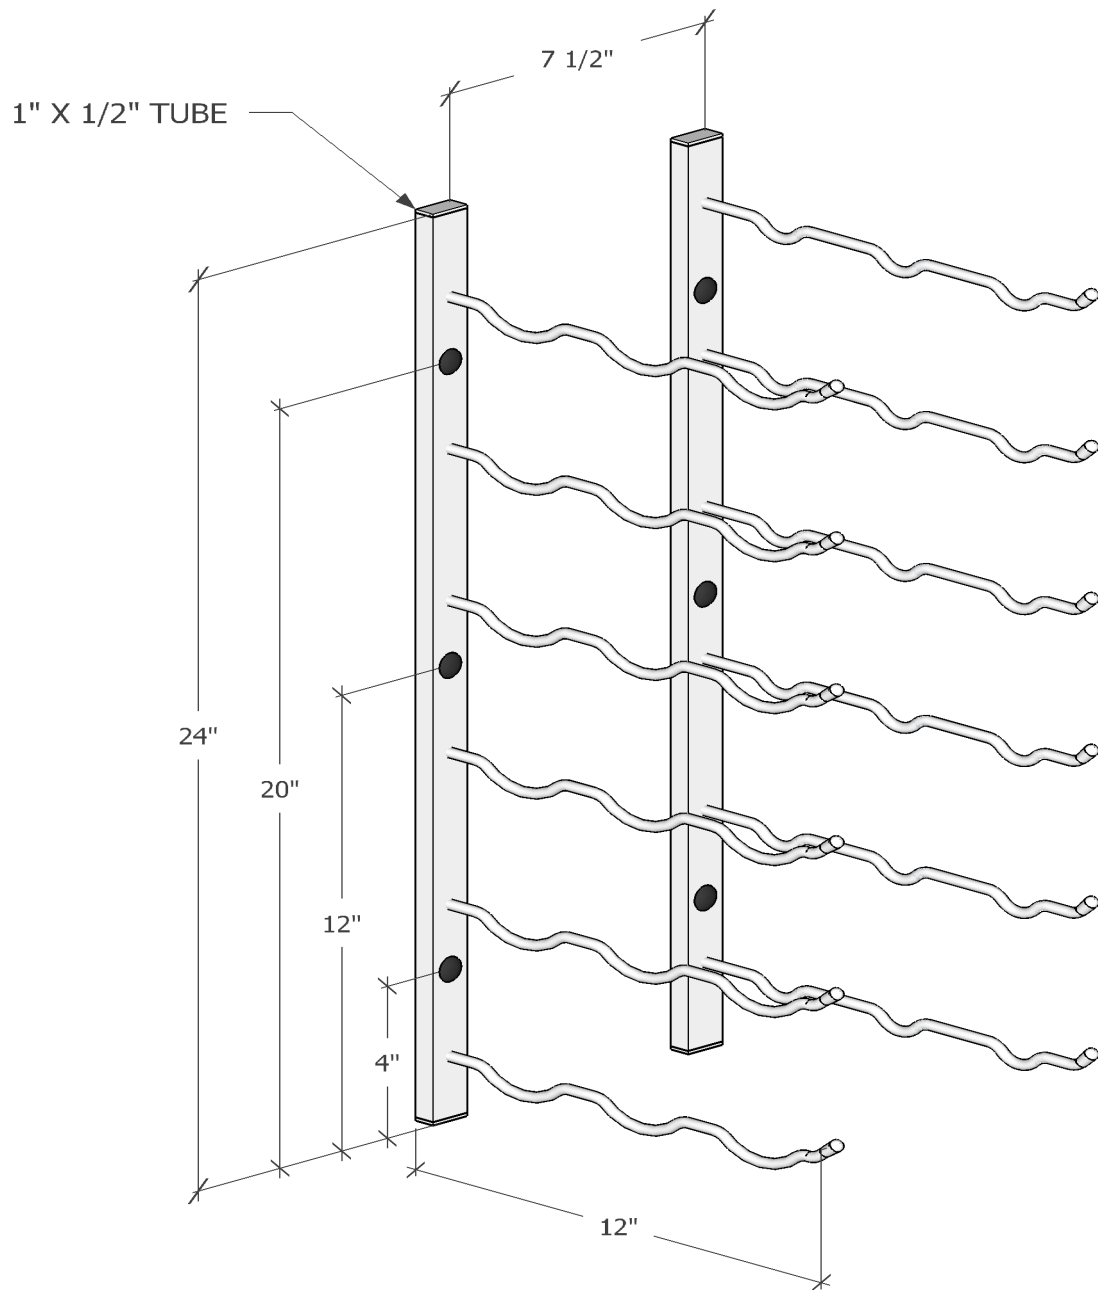

Wall Series 2 foot 3 bottle deep

Spec Sheet for (WS23)

VintageView recommends 13 inches overall width allowance for most wine bottles.

VINTAGEVIEW®
MOVING WINE STORAGE FORWARD

10645 E 47th Ave, Denver, CO 80239 | phone: 866.650.1500 | fax: 866.650.1501 | VintageView.com