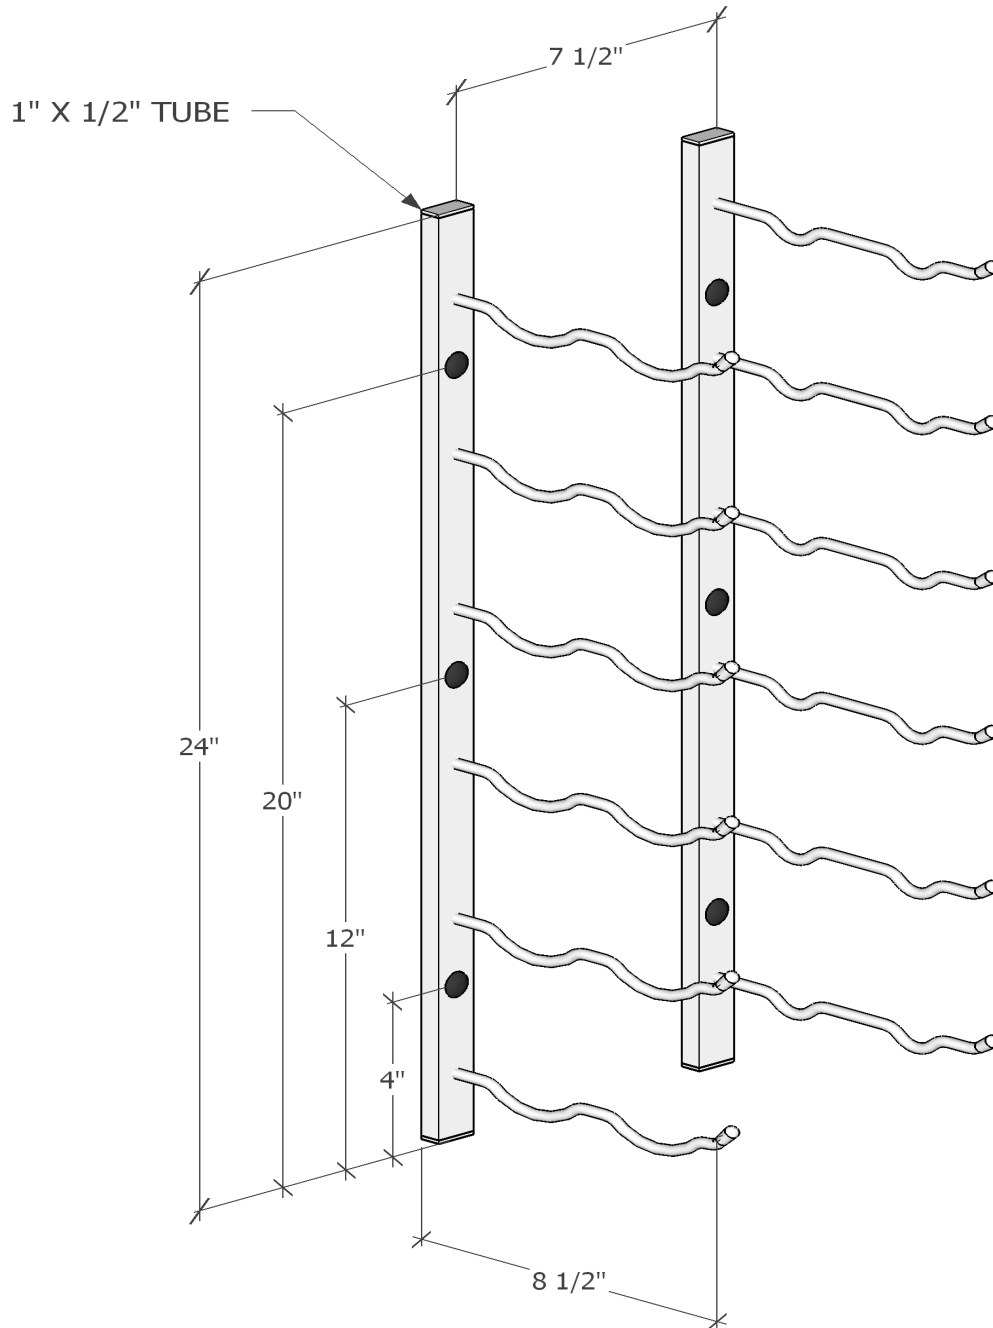

Wall Series 2 foot 2 bottle deep

Spec Sheet for (WS22)

VintageView recommends 13 inches overall width allowance for most wine bottles.

VINTAGEVIEW®
MOVING WINE STORAGE FORWARD

10645 E 47th Ave, Denver, CO 80239 | phone: 866.650.1500 | fax: 866.650.1501 | VintageView.com