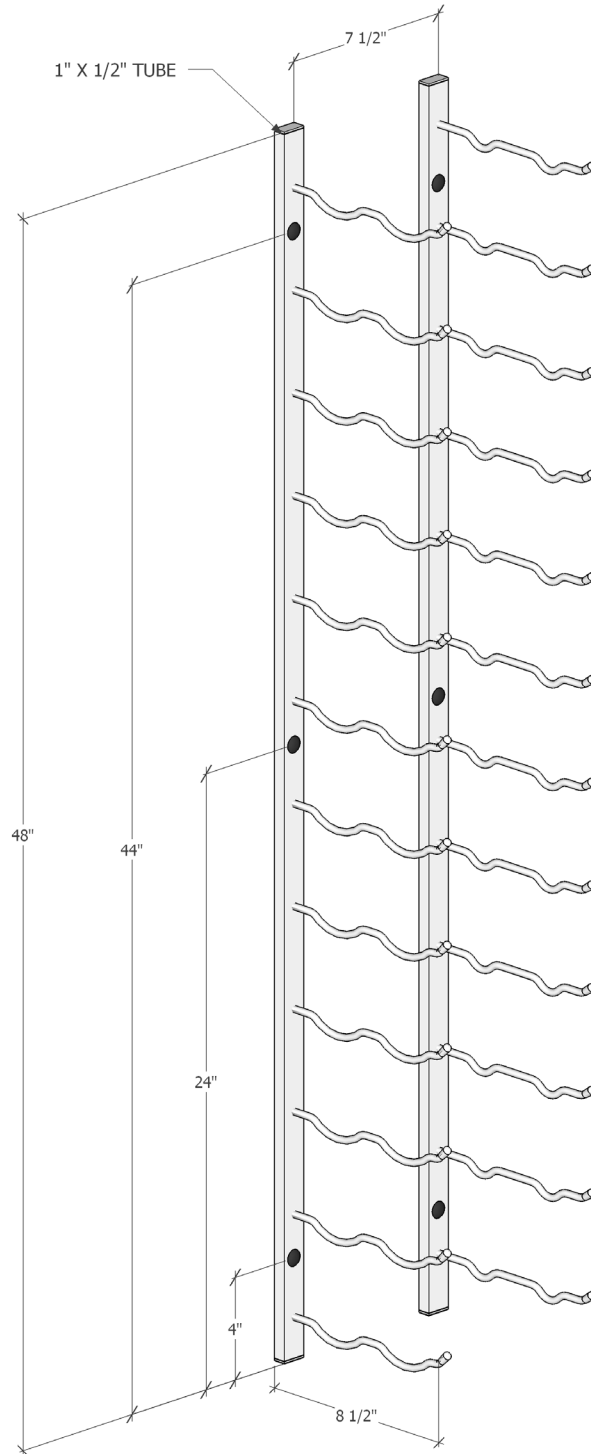

## Wall Series 4 foot 2 bottle deep (WS42) Spec Sheet

VintageView recommends 13 inches overall width allowance for most wine bottles.

For product warranty information, please visit: [VintageView.com/support/warranty](http://VintageView.com/support/warranty)  
We're here to help, call us at 866-650-1500 with any questions.