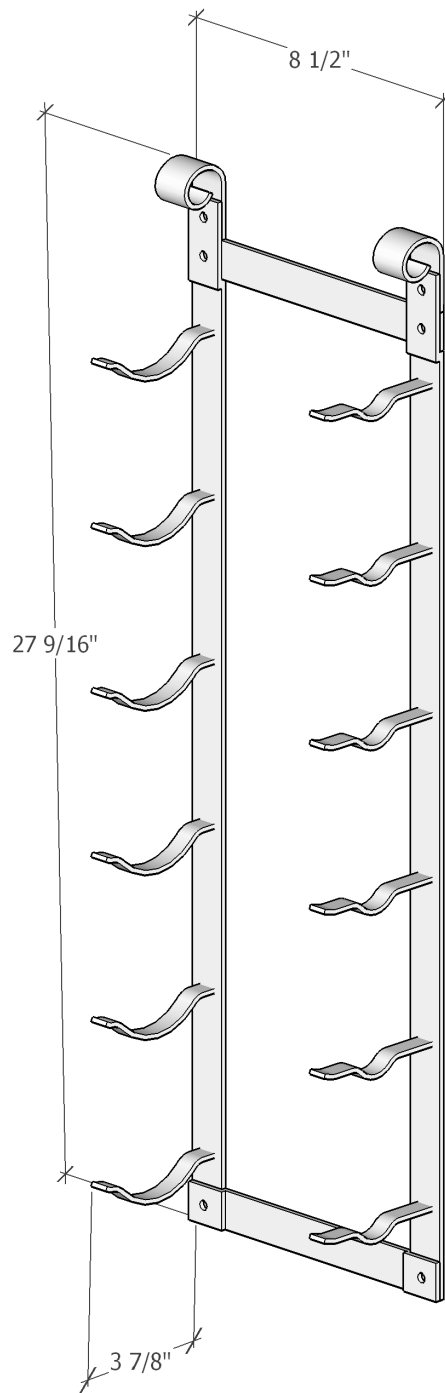

Le Rustique 6 Bottle Wall Mount Wine Rack

Spec Sheet for (LR1)

VINTAGEVIEW®
MOVING WINE STORAGE FORWARD

10645 E 47th Ave, Denver, CO 80239 | phone: 866.650.1500 | fax: 866.650.1501 | VintageView.com

For product warranty information, please visit vintageview.com/warranty